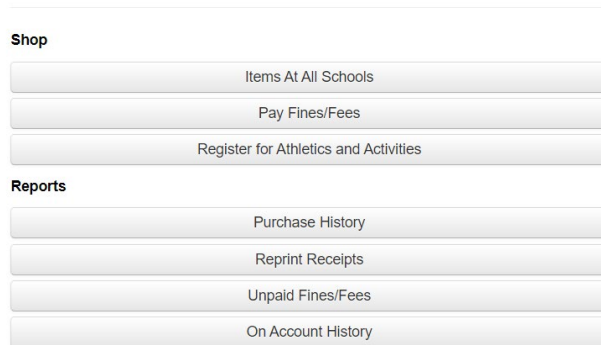

# Making Payments for SPS Summer Athletic Camps through InTouch

Sign into InTouch (<https://wa-spokane.intouchrecepting.com>); if you don't have log in information, you can sign in as a guest.

1) Once logged in, select “Items At All Schools.”

2) Then select “High School” as the school type.

3) Select the location of your camp.

4) Select “Summer Camps” from the list of categories.

5) Then, find and select the correct camp to “buy” and make the payment.